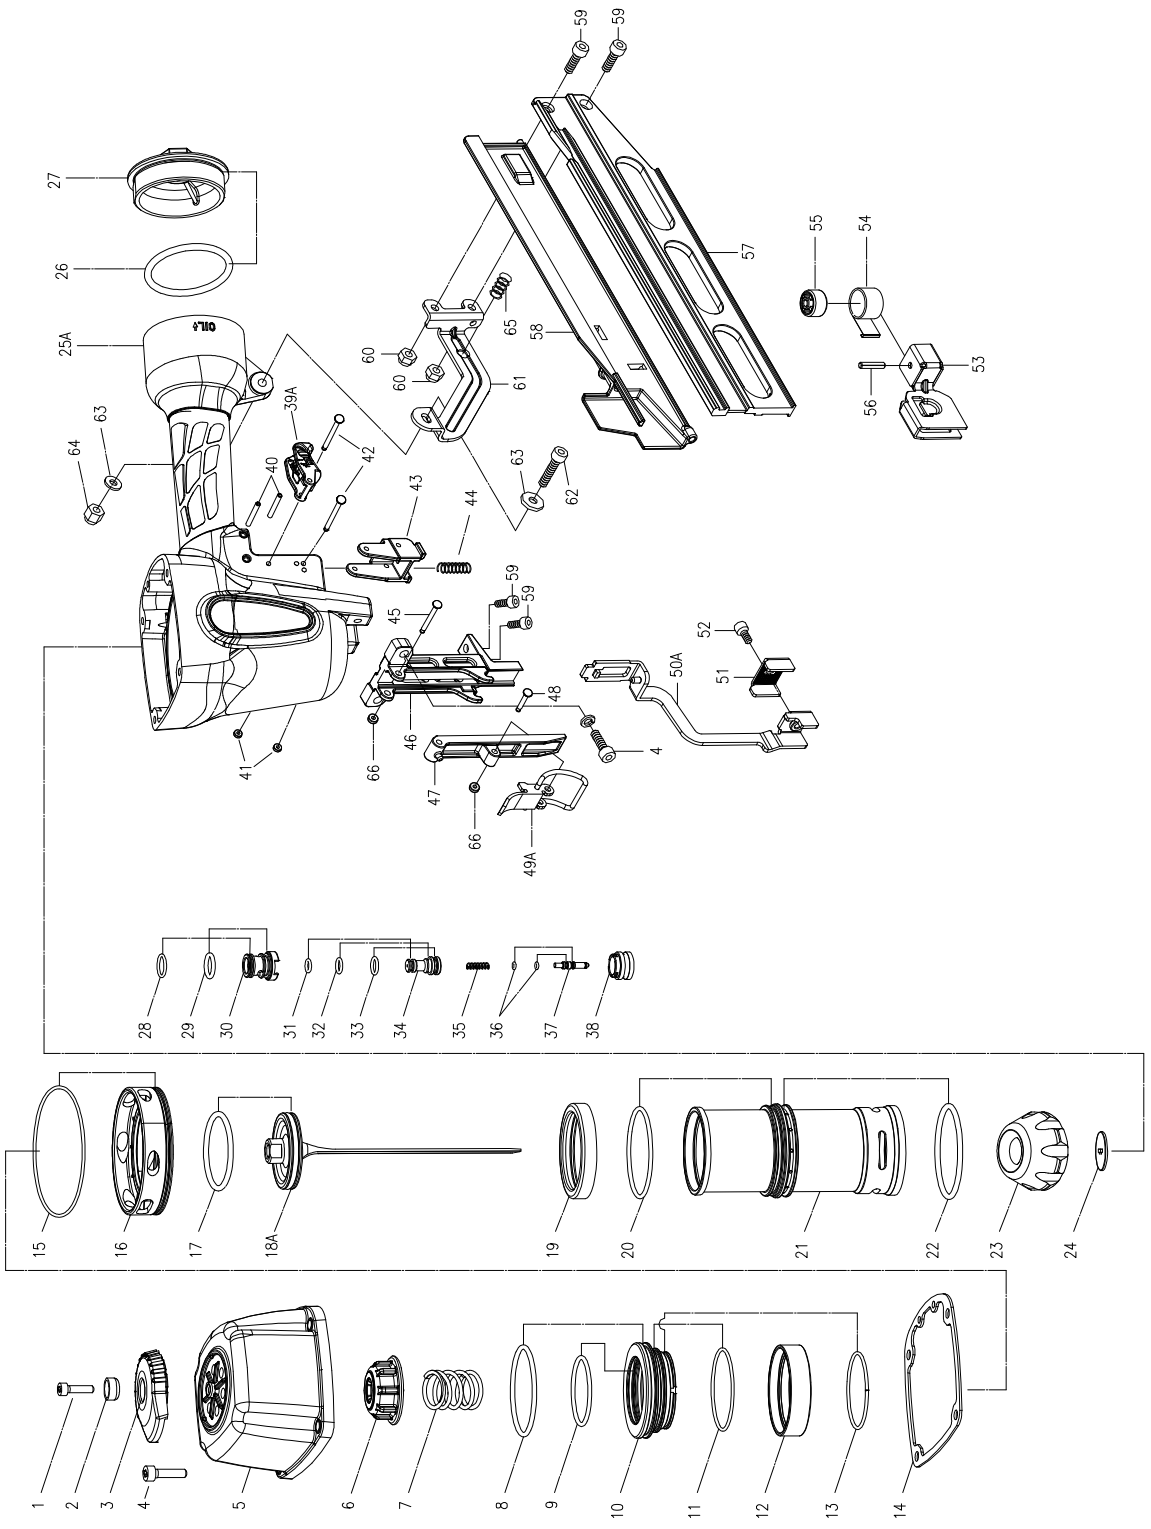

# Parts List

Liste de pièces de rechange  
ASH1564NQ

Item No.	Part No.	Description	Q'ty
1	30106080766	Hex.Soc.Hd.Bolt	1
2	20790000001	Bushing	1
3	20790010115	Deflector,Exhaust	1
4	30106250866	Hex.Soc.Hd.Bolt	6
5	23010020027	Cap	1
6	21340140017	Piston Stopper	1
7	21340160000	Head Valve Spring	1
8	30700222000	O-Ring	1
9	30700279000	O-Ring	1
10	23010150000	Piston Head Valve A	1
11	30700113000	O-Ring	1
12	23010260000	Piston Head Valve B	1
13	23010280001	Head Valve Ring	1
14	20940130000	Gasket	1
15	30700104000	O-Ring	1
16	20940340016	Retaining Ring	1
17	30700019000	O-Ring	1
18A	23010461001	Driver Assembly	1set
19	21340250017	Seal	1
20	30700281000	O-Ring	1
21	23010350000	Cylinder	1
22	30700280000	O-Ring	1
23	23010470015	Bumper	1
24	23010480001	Driver Guide	1
25A	22570601129	Body Assembly	1set
26	30700118000	O-Ring	1
27	20940750027	End Cap	1
28	30700079000	O-Ring	1
29	30700081000	O-Ring	1
30	20770900016	Valve	1
31	30700002000	O-Ring	1
32	30700201000	O-Ring	1
33	30700071000	O-Ring	1
34	20770910016	Valve Plunger	1
35	20770960001	Spring	1

Item No.	Part No.	Description	Q'ty
36	30700080000	O-Ring	2
37	22220920000	Plunger	1
38	20770930016	Plunger Cap	1
39A	22220952215	Trigger Assembly	1set
40	30803240001	Spring Pin	2
41	30700078000	Grommet	2
42	20770890001	Trigger Pin	2
43	22572840015	Guide, Contact Trip	1
44	20791490001	Spring , Safety	1
45	20793680001	Door,Latch	1
46	23011350066	Nose	1
47	23011340066	Door	1
48	20971170001	Spring Pin	1
49A	23011361001	Latch Door Assimbly	1set
50A	23011511001	Lower Safety Lever Assy.	1set
51	23011520001	Safety Cover	1
52	30105080266	Hex.Soc.Hd.Bolt	1
53	23012130001	Pusher	1
54	23012090000	Spiral Spring	1
55	20792110016	Roller	1
56	30804180001	Spring Pin	2
57	23012050008	Magzine	1
58	23012180015	Magzine Cap	1
59	30105120166	Hex.Soc.Hd.Bolt	4
60	30605080001	Locknut	2
61	23012170001	Bracket	1
62	30105220166	Hex.Soc.Hd.Bolt	1
63	30900005001	Flat Washer	2
64	32805080001	Locknut	1
65	20792620001	Spring	1
66	30700157000	O-Ring	2