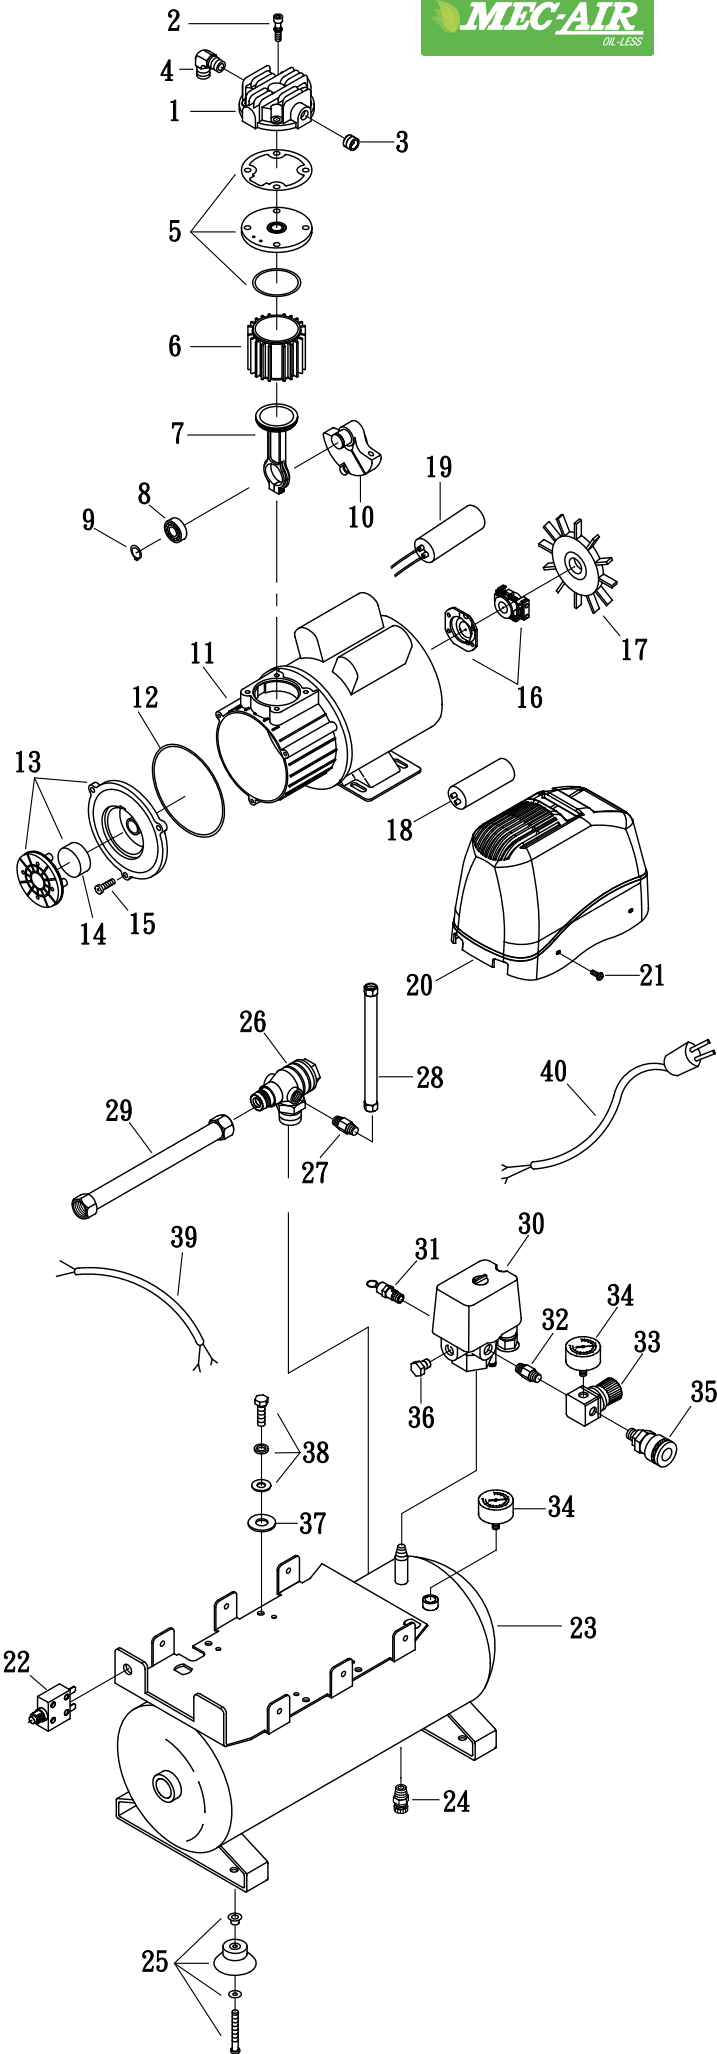

# MODEL : MA0680

## SPARE PARTS LIST

NO : XHA-1210

REF. NO.	DESCRIPTION	PART NO.	QTY.
1	Cylinder head	3101096	1
2	Allen bolt set	3B01-M06*080V	4
3	Plug	2B14-ST02E	1
4	Exhaust elbow	2N06-02T03HS	1
5	Exhaust valve seat	3B11-A9000A	1
6	Cylinder	3201061	1
7	Rod set	3B3-A9000	1
8	Bearing	2N35-6202ZZC3	1
9	Retainer	2N42-S15	1
10	Crankshaft & balancer	3304078	1
11	Motor set	3B8-MA8806	1
12	Front cover gasket	2G07-009	1
13	Air filter	2140022	1
14	Filter element	2142014	1
15	Bolt	2B02-FM5*015	3
16	Centrifugal switch set	2E24-14062P	1
17	Cooling fan	2336036-2	1
18	Starting capacitor	2E28-100F25X42	1
19	Running capacitor	2E27-020F40X39	1
20	Shroud	2428027	1
21	Bolt	2B02-FM5*010WB	4
22	Circuit breaker	2E25-06A	1
23	Air tank	3401673CEA	1
24	Drain valve	2405012	1
25	Rubber pad set	3433011-A	4
26	Check valve	2414036RX	1
27	Nipple	2N15-C01TW02M	1
28	Soft tube set	3T03-W02*0220L	1
29	Exhaust tube	3B2-03*430N	1
30	Pressure switch	2E21-BC296BEX	1
31	Pressure relief valve	2406018CE	1
32	Nipple	2N01-045	1
33	Regulator	2408008LNX	1
34	Pressure gauge	2D12-15D15KS	2
35	Quick coupler	07S1/4M-E	1
36	Plug	2N33-009	1
37	Motor seat block	2439008	4
38	Hexagon bolt set	3B00-FM06*015VW	4
39	Cable	2E02-1C30602Y1B	1
40	Power cable	2E01-029S	1