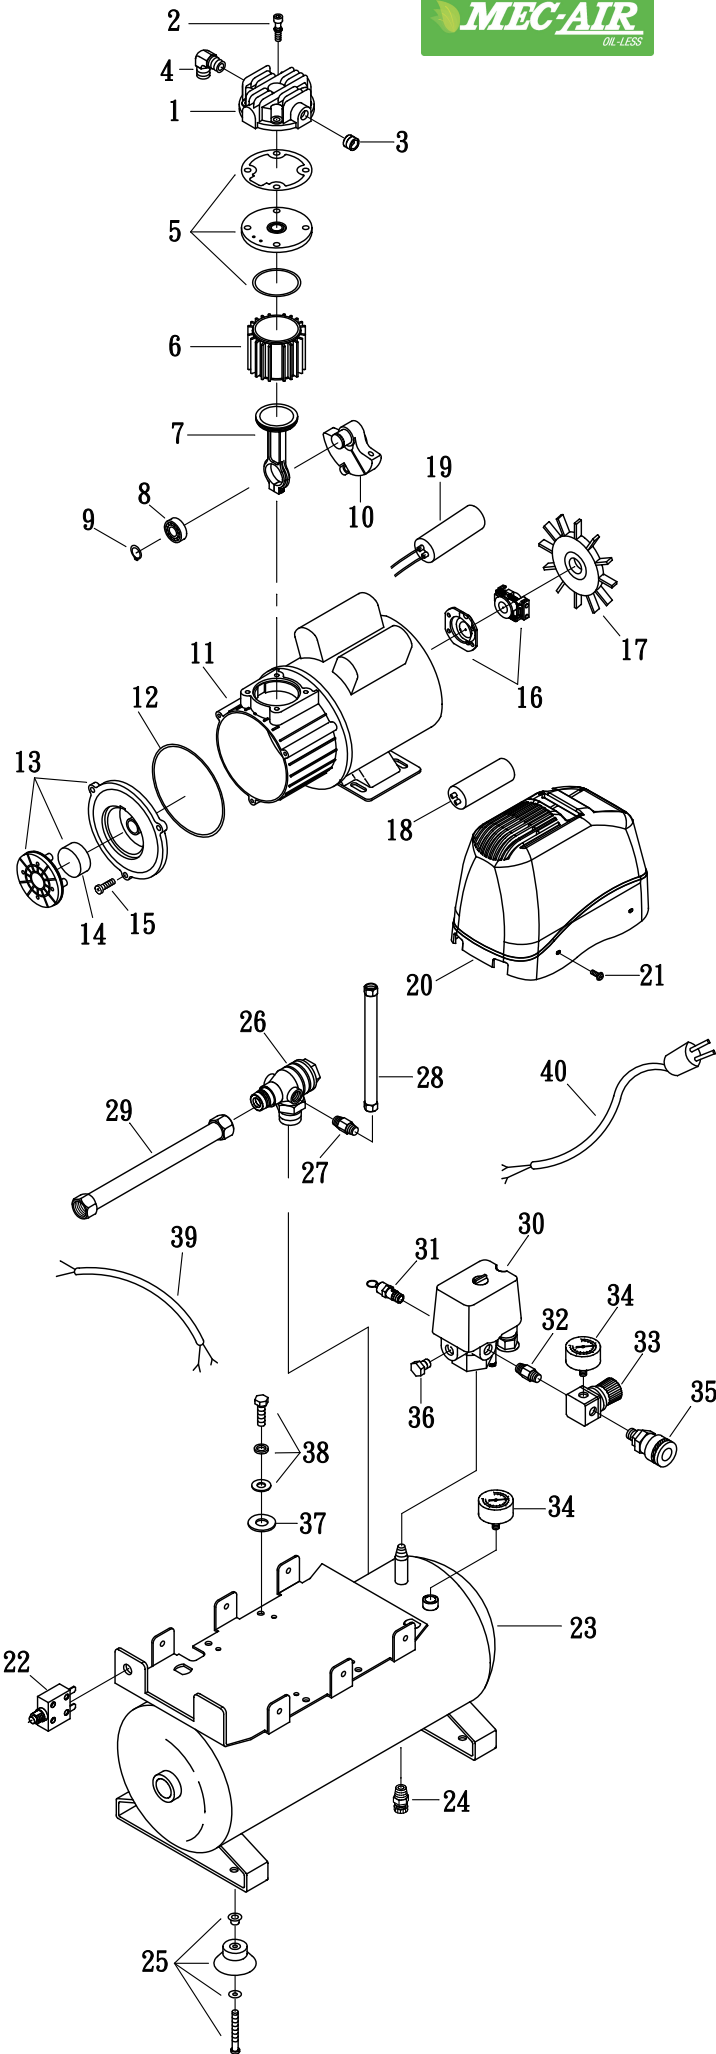

# MODEL : MA0680

## SPARE PARTS LIST

NO : XHA-1210

REF. NO.	DESCRIPTION	PART NO.	QTY.
1	Cylinder head	3101096	1
2	Allen bolt set	3B01-M06*080V	4
3	Plug	2B14-ST02E	1
4	Exhaust elbow	2N06-02T03HS	1
5	Exhaust valve seat	3B11-A9000A	1
6	Cylinder	3201061	1
7	Rod set	3B3-A9000	1
8	Bearing	2N35-6202ZZC3	1
9	Retainer	2N42-S15	1
10	Crankshaft & balancer	3304078	1
11	Motor set	3B8-MA8806	1
12	Front cover gasket	2G07-009	1
13	Air filter	2140022	1
14	Filter element	2142014	1
15	Bolt	2B02-FM5*015	3
16	Centrifugal switch set	2E24-14062P	1
17	Cooling fan	2336036-2	1
18	Starting capacitor	2E28-100F25X42	1
19	Running capacitor	2E27-020F40X39	1
20	Shroud	2428027	1
21	Bolt	2B02-FM5*010WB	4
22	Circuit breaker	2E25-06A	1
23	Air tank	3401673CEA	1
24	Drain valve	2405012	1
25	Rubber pad set	3433011-A	4
26	Check valve	2414036RX	1
27	Nipple	2N15-C01TW02M	1
28	Soft tube set	3T03-W02*0220L	1
29	Exhaust tube	3B2-03*430N	1
30	Pressure switch	2E21-BC296BEX	1
31	Pressure relief valve	2406018CE	1
32	Nipple	2N01-045	1
33	Regulator	2408008LNX	1
34	Pressure gauge	2D12-15D15KS	2
35	Quick coupler	07S1/4M-E	1
36	Plug	2N33-009	1
37	Motor seat block	2439008	4
38	Hexagon bolt set	3B00-FM06*015VW	4
39	Cable	2E02-1C30602Y1B	1
40	Power cable	2E01-029S	1